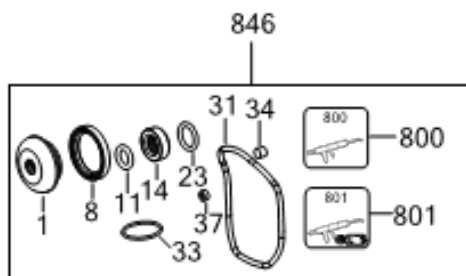

DCH172E2T ROTARY HAMMER 1

Parts List DCH172E2T ROTARY HAMMER 1

Item	Part Number	Qty	Part Description	General Description	Other Info	Repair Inst	Markets
1	323489-00	1	CAP			No	QW
2	579212-00	1	RING			No	QW
3	N720573	1	TUBE			No	QW
4	583890-00	1	BALL			No	QW
5	578387-00	1	WASHER			No	QW
6	871690	1	SPRING			No	QW
7	N911071	1	GEARCASE COVER SA			No	QW
10	N911077	1	SPINDLE SA			No	QW
11	N437972	1	O RING			No	QW
12	N911108	1	BEAT PIECE			No	QW
13	N437968	1	GUIDE			No	QW
14	N640510	1	RING			No	QW
15	N640506	1	RING			No	QW
16	N437971	1	LOCKING RING			No	QW
17	N454570	1	WASHER			No	QW
18	N744177	1	SPRING			No	QW
19	NA143821	1	BELLOWS			No	QW
20	N911109	1	GEAR			No	QW
22	N911113	1	RAM SA			No	QW
23	N450311	1	O RING			No	QW
24	N911116	1	PISTON			No	QW
25	N437964	1	WASHER SPECIAL			No	QW
26	N437965	1	PIN			No	QW
27	N456160	1	WASHER			No	QW
28	330004-22	1	BEARING NEEDLE			No	QW
29	N812348	2	SCREW		&gt;=WK36	No	QW
29	N812347	2	SCREW		&lt;WK36	No	QW
30	N705052	1	BEARING HOUSING		2022	No	QW
30	NA074360	1	BEARING HOUSING		&gt;=Wk36	No	QW
31	N717951	1	O RING		2022	No	QW
32	NA074359	1	HOUSING GEAR		&gt;=WK36	No	QW
32	N911120	1	GEARCASE		2022	No	QW