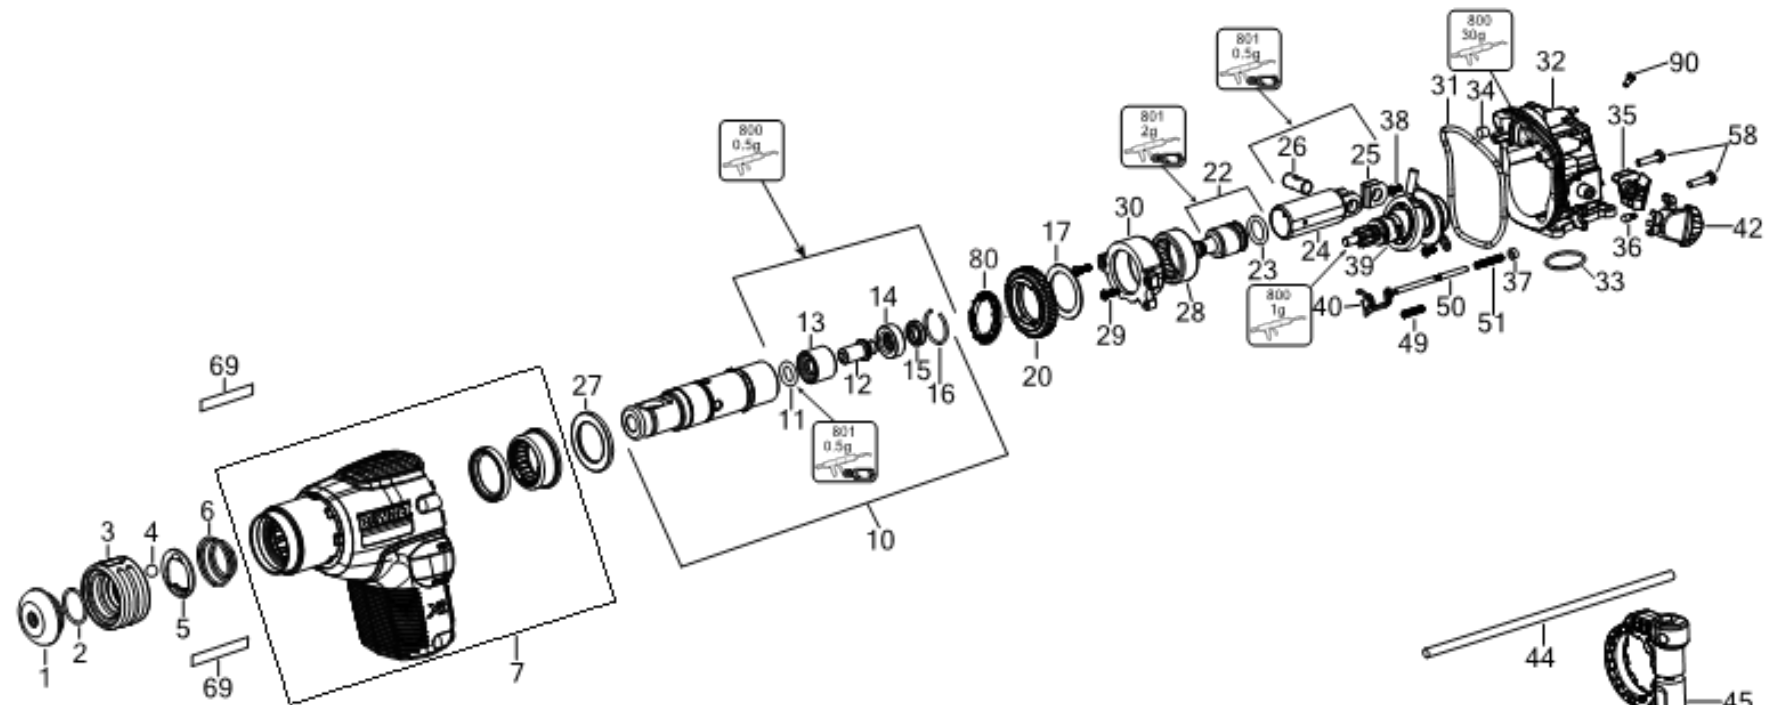

DCH172E2T ROTARY HAMMER 1

Parts List DCH172E2T ROTARY HAMMER 1

Item	Part Number	Qty	Part Description	General Description	Other Info	Repair Inst	Markets
1	323489-00	1	CAP			No	QW
2	579212-00	1	RING			No	QW
3	N720573	1	TUBE			No	QW
4	583890-00	1	BALL			No	QW
5	578387-00	1	WASHER			No	QW
6	871690	1	SPRING			No	QW
7	N911071	1	GEARCASE COVER SA			No	QW
10	N911077	1	SPINDLE SA			No	QW
11	N437972	1	O RING			No	QW
12	N911108	1	BEAT PIECE			No	QW
13	N437968	1	GUIDE			No	QW
14	N640510	1	RING			No	QW
15	N640506	1	RING			No	QW
16	N437971	1	LOCKING RING			No	QW
17	N454570	1	WASHER			No	QW
18	N744177	1	SPRING			No	QW
19	NA143821	1	BELLOWS			No	QW
20	N911109	1	GEAR			No	QW
22	N911113	1	RAM SA			No	QW
23	N450311	1	O RING			No	QW
24	N911116	1	PISTON			No	QW
25	N437964	1	WASHER SPECIAL			No	QW
26	N437965	1	PIN			No	QW
27	N456160	1	WASHER			No	QW
28	330004-22	1	BEARING NEEDLE			No	QW
29	N812348	2	SCREW		&gt;=WK36	No	QW
29	N812347	2	SCREW		&lt;WK36	No	QW
30	N705052	1	BEARING HOUSING		2022	No	QW
30	NA074360	1	BEARING HOUSING		&gt;=Wk36	No	QW
31	N717951	1	O RING		2022	No	QW
32	NA074359	1	HOUSING GEAR		&gt;=WK36	No	QW
32	N911120	1	GEARCASE		2022	No	QW