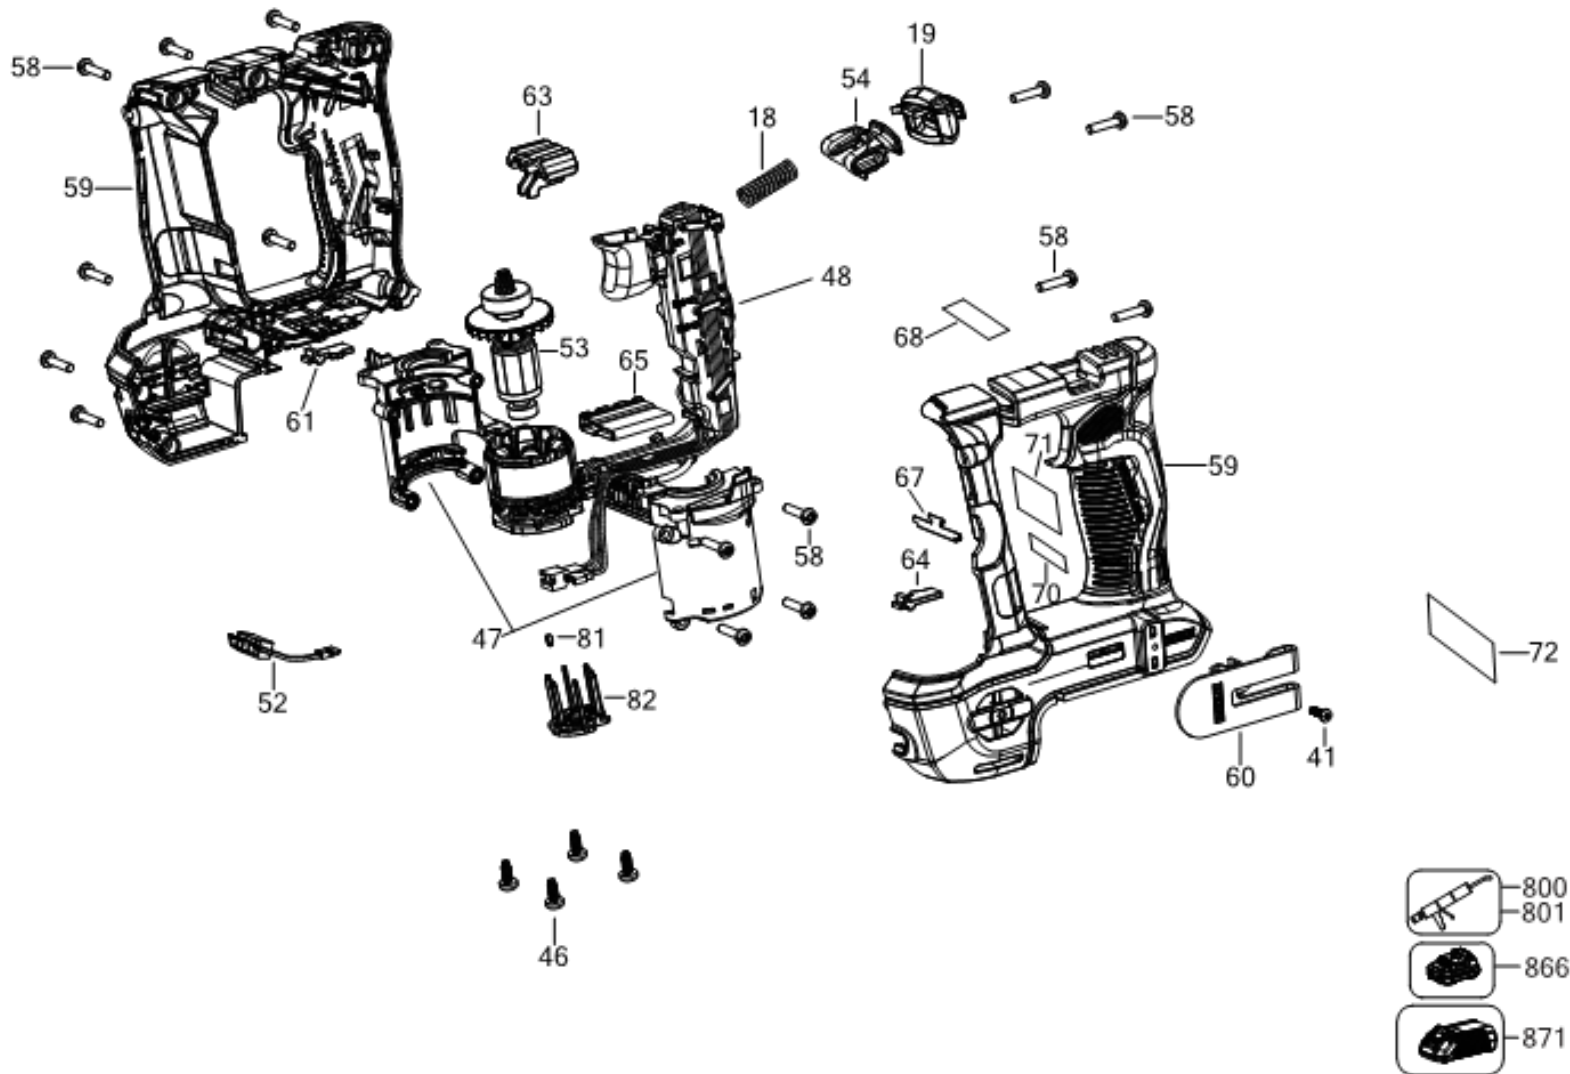

DeWALT

DCH172

TYP.
1

©